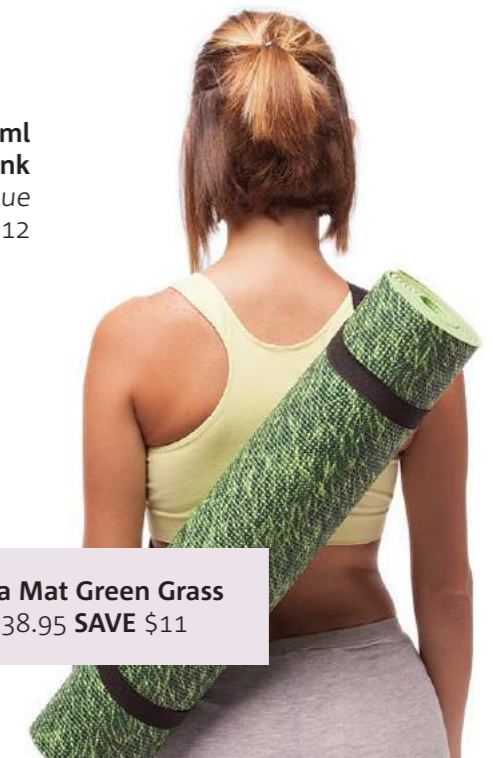

**Watermate Active Pack 780ml
Bottle & Active Belt - Pink**
Also available in Blue
RRP $34.95 MP $22.95 SAVE $12

Doiy Nature Yoga Mat Green Grass
RRP $49.95 MP $38.95 SAVE $11