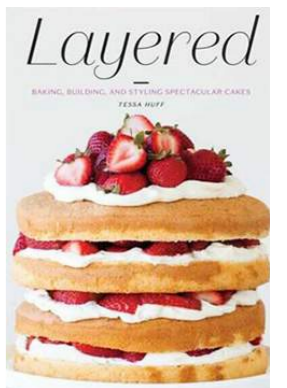

Layered - Baking, Building & Styling Cakes
RRP $39.95 MP $35.95 SAVE $4